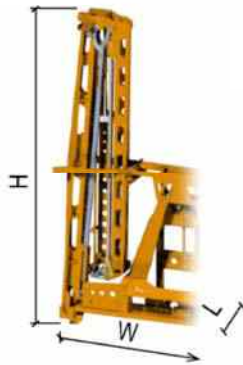

**i5s HYDRAULIC BOOM**

VERTICAL FOLDING  
5/7 SECTIONS

VERTICAL FOLDING  
5/7 SECTIONS

**DIMENSIONS AND WEIGHTS**

	N° tr.	L	W	H	Kg
12 mts	5	500	2400	2680	380
14 mts	5	500	2400	3070	400
15 mts	7	550	2400	2670	450
16 mts	7	550	2400	2670	460
18 mts	7	550	2400	3060	500
21 mts	7	550	2400	3550	550

**COVERAGE**

INDEPENDENT HYDRAULIC SECTION  
OPERATION (OPEN/CLOSE)

Boom for phytosanitary treatment of crops with trailed or mounted sprayers:

- Bearing pivots (prevents pivot play from ever developing)
- Requires two return pressure– return circuits
- Nozzle holder pipes in stainless steel
- Nozzles in fan configuration, simple jet, ISO, yellow, blue, red
- Manual lock; oven polymerized paint