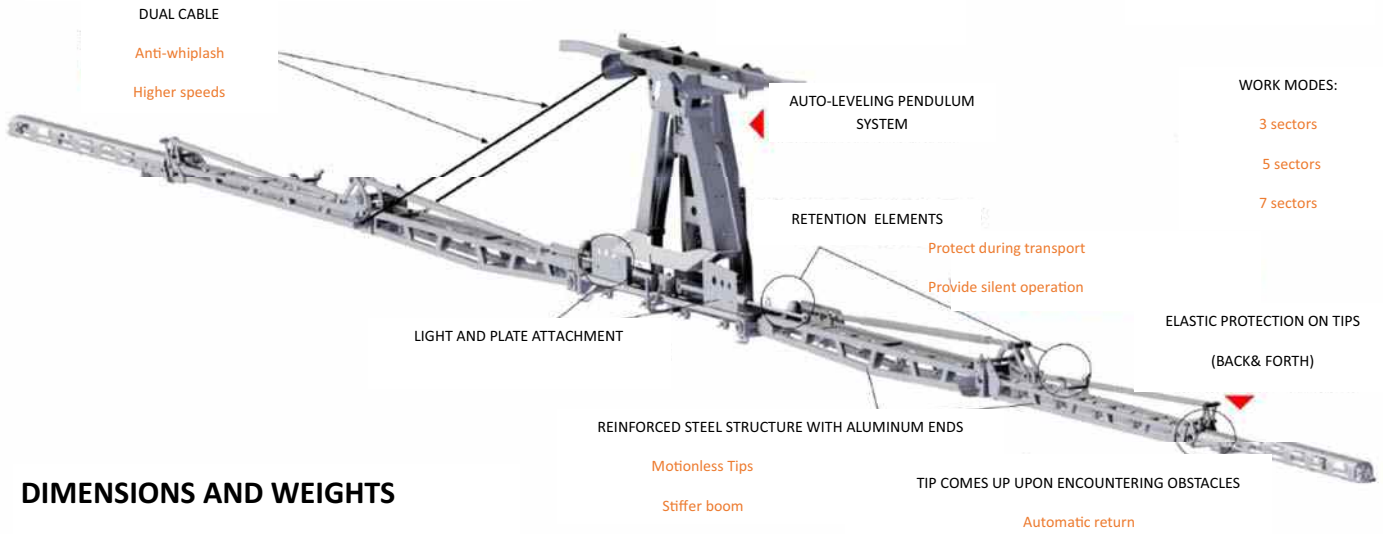

i5s HYDRAULIC BOOM

VERTICAL FOLDING
5/7 SECTIONS

VERTICAL FOLDING
5/7 SECTIONS

DIMENSIONS AND WEIGHTS

	N° tr.	L	W	H	Kg
12 mts	5	500	2400	2680	380
14 mts	5	500	2400	3070	400
15 mts	7	550	2400	2670	450
16 mts	7	550	2400	2670	460
18 mts	7	550	2400	3060	500
21 mts	7	550	2400	3550	550