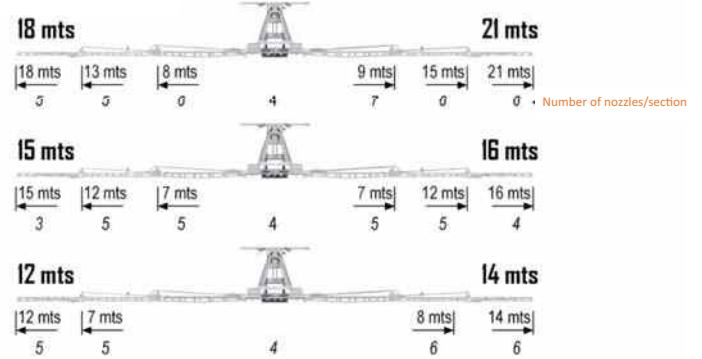

**i5s HYDRAULIC BOOM**

VERTICAL FOLDING  
5/7 SECTIONS

VERTICAL FOLDING  
5/7 SECTIONS

**DIMENSIONS AND WEIGHTS**

	N° tr.	L	W	H	Kg
12 mts	5	500	2400	2680	380
14 mts	5	500	2400	3070	400
15 mts	7	550	2400	2670	450
16 mts	7	550	2400	2670	460
18 mts	7	550	2400	3060	500
21 mts	7	550	2400	3550	550

**COVERAGE**

INDEPENDENT HYDRAULIC SECTION  
OPERATION (OPEN/CLOSE)

Boom for phytosanitary treatment of crops with trailed or mounted sprayers:

- Bearing pivots (prevents pivot play from ever developing)
- Requires two return pressure– return circuits
- Nozzle holder pipes in stainless steel
- Nozzles in fan configuration, simple jet, ISO, yellow, blue, red
- Manual lock; oven polymerized paint